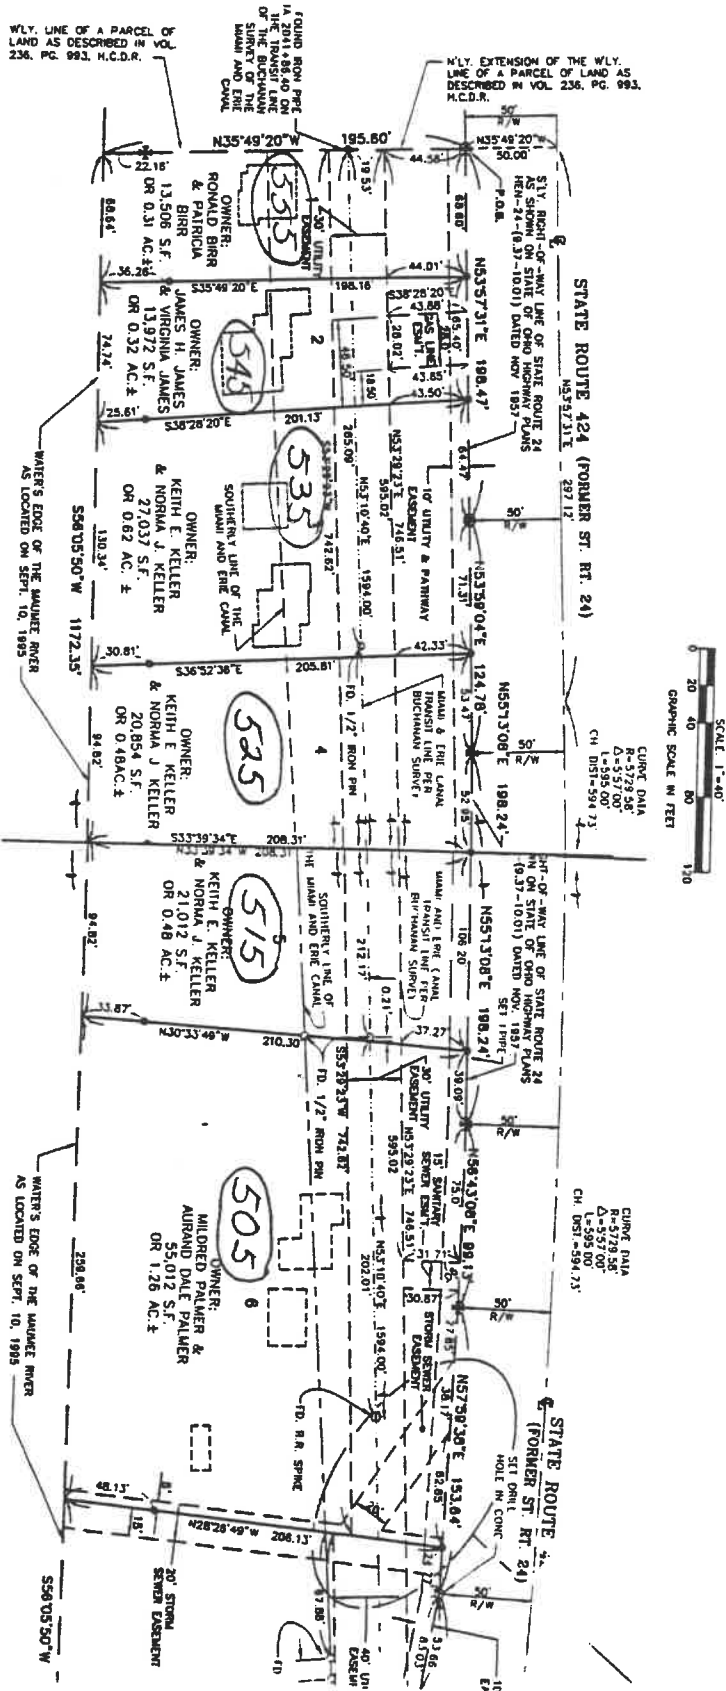

# New Address CANAL LANDS SUBDIVISION CITY OF NAPOLEON, HENRY COUNTY, OHIO

*Formerly W. Front St. (Street was eliminated)*

4-30-97

*PMO*

# New Address

## CANAL LANDS SUBDIVISION

### CITY OF NAPOLEON, HENRY COUNTY, OHIO

*Formerly W. Frost St. (Street was eliminated)*

4-30-97

BMO

MAUMEE RIVER

MAUMEE RIVER