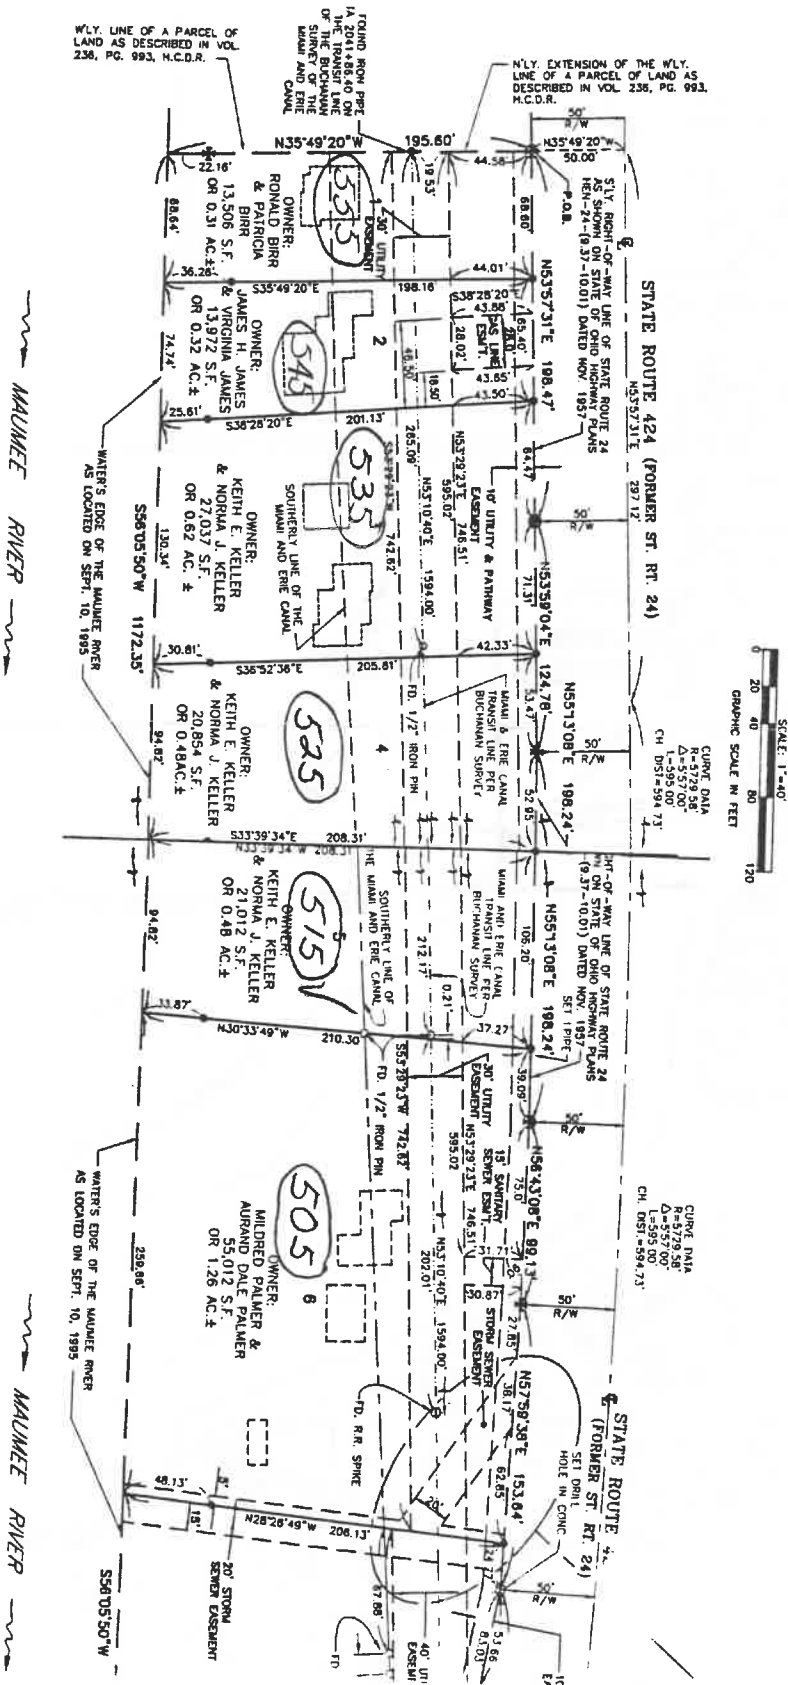

# New Address CANAL LANDS SUBDIVISION CITY OF NAPOLEON, HENRY COUNTY, OHIO

*Formerly W. Front St. (Street was eliminated)*

4-30-97

*PMO*

# New Address

## CANAL LANDS SUBDIVISION

### CITY OF NAPOLEON, HENRY COUNTY, OHIO

*Formerly W. Frost St. (Street was eliminated)*

4-30-97

BMO

MAUMEE RIVER

MAUMEE RIVER